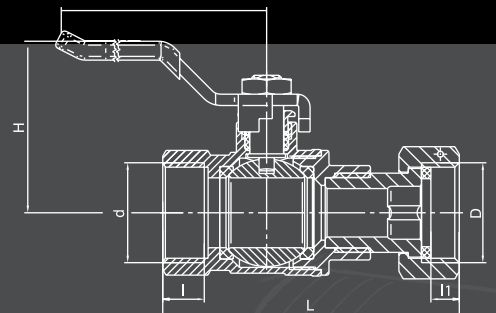

### CUT-OFF VALVE WITH SWIVEL NUT

Cut-off valves with swivel nut SPIN have a lot of uses. One valve can replace few couplings or tail pieces.

Valve is equipped with swivel nut with a hole for the seal and EPDM gasket.

Available with a lever or a butterfly handle version. Valve is made of brass CW617N. Main body, core and a packing nut on stem are nickel free.

MAX. PRESSURE PRACY

**PN 25**

MAX. WORK TEMP.

**95 °C**

DN	d	D	dw	L	a	H	I	I1
15	1/2"	G1/2	13,5	65,5	50	37	12	6
15	1/2"	G3/4	13,5	71	50	37	12	7,5
20	3/4"	3/4"	18,5	78,5	50	40	12	7,5
20	3/4"	G1	18,5	79,5	50	40	12	7,5

DN	d	D	dw	L	a	H	I	I1
15	1/2"	G1/2	13,5	65,5	90	42	12	6
15	1/2"	G3/4	13,5	71	90	42	12	7,5
20	3/4"	3/4"	18,5	78,5	90	46	12	7,5
20	3/4"	G1	18,5	79,5	90	46	12	7,5

**NEW  
DIMENSIONS  
3/4" x 3/4"**

**SPIN****CUT-OFF VALVE  
WITH SWIVEL NUT****Wide range of uses:**

- Ability for a simple connection with flowmeters and water meters
- Hole in a nut of a valve allows for connection of seals
- Ability to use for adaptor kits for gas boilers
- Ability to use for adaptor kits for gas boilers on the side of flow heat exchanger.
- Ability to use valves as Cut-off valves for hot water vessel (assembly with male threaded connectors)