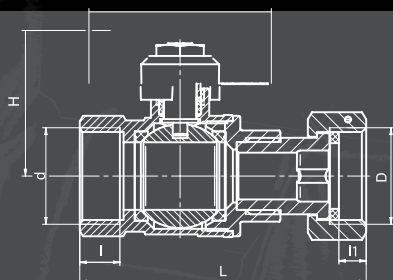

### CUT-OFF VALVE WITH SWIVEL NUT

Cut-off valves with swivel nut SPIN have a lot of uses. One valve can replace few couplings or tail pieces.

Valve is equipped with swivel nut with a hole for the seal and EPDM gasket.

DN	d	D	dw	L	a	H	I	I1
15	1/2"	G1/2	13,5	65,5	50	37	12	6
15	1/2"	G3/4	13,5	71	50	37	12	7,5
20	3/4"	3/4"	18,5	78,5	50	40	12	7,5
20	3/4"	G1	18,5	79,5	50	40	12	7,5

DN	d	D	dw	L	a	H	I	I1
15	1/2"	G1/2	13,5	65,5	90	42	12	6
15	1/2"	G3/4	13,5	71	90	42	12	7,5
20	3/4"	3/4"	18,5	78,5	90	46	12	7,5
20	3/4"	G1	18,5	79,5	90	46	12	7,5