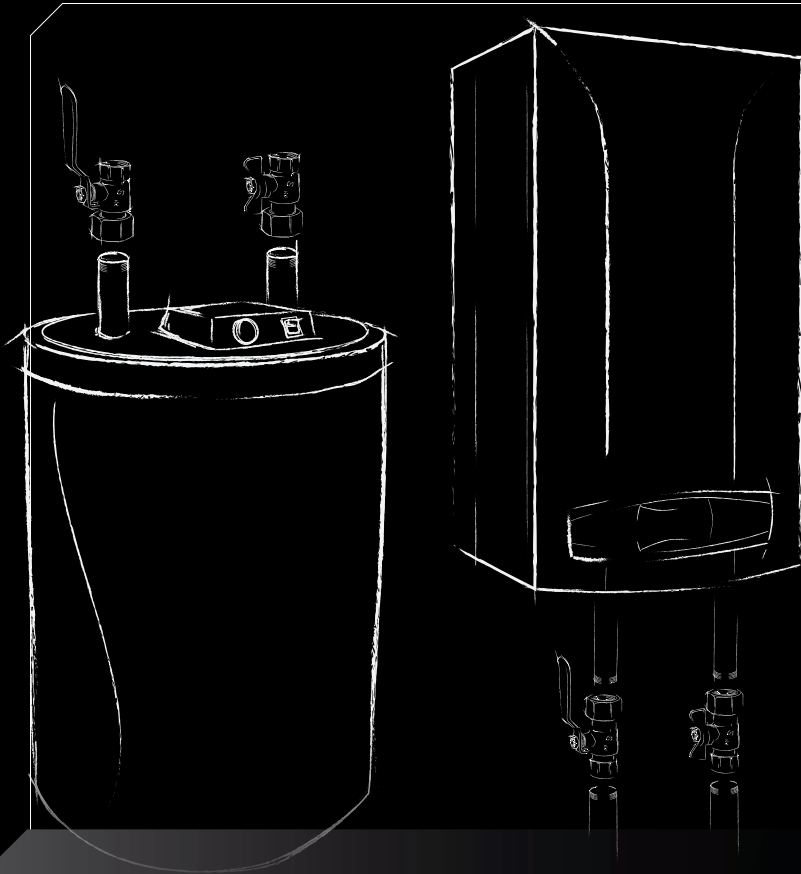

### CUT-OFF VALVE WITH SWIVEL NUT

Cut-off valves with swivel nut SPIN have a lot of uses. One valve can replace few couplings or tail pieces.

Valve is equipped with swivel nut with a hole for the seal and EPDM gasket.

### VALVE HAS A LOT OF USES IN MANY INSTALLATION AREAS:

- Connecting of water meters or flowmeters to installations
- As an adaptor kit for gas boilers
- As an cut-off valve for hot water vessel (containers for 140 l. boilers)

**NEW  
DIMENSIONS  
3/4" x 3/4"**

**SPIN****CUT-OFF VALVE  
WITH SWIVEL NUT****Wide range of uses:**

- Ability for a simple connection with flowmeters and water meters
- Hole in a nut of a valve allows for connection of seals
- Ability to use for adaptor kits for gas boilers
- Ability to use for adaptor kits for gas boilers on the side of flow heat exchanger.
- Ability to use valves as Cut-off valves for hot water vessel (assembly with male threaded connectors)